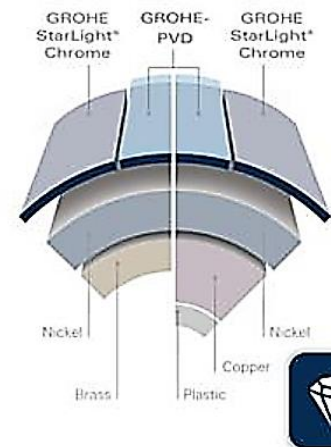

GROHE StarLight®

GROHE surface hardness

GROHE scratch resistance

Note:

* All information of the above is for the reference only. No prior notice is made if any changes.