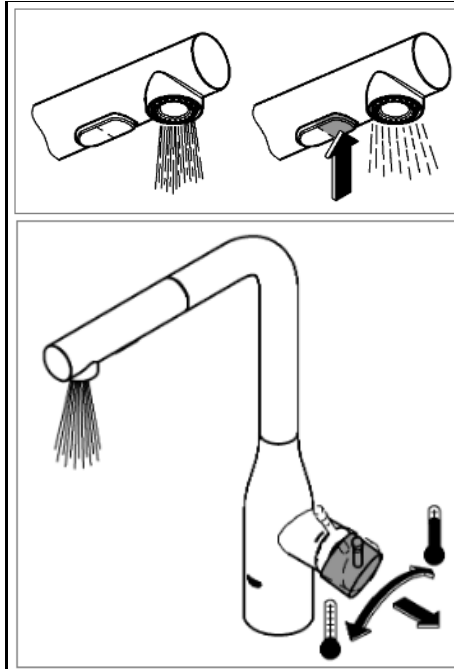

PROJECT		REF		REV	ITEM CODE	
LOCATION		DATE			PAGE	

SANITARY WARE SPECIFICATION SHEET

Pull-out comfort shower head with spray jet and shower jet

Pull-out comfort shower head with spray jet and shower jet

SELECT SPARE PART:

Pos.-nr.	Prod. Description	Order-nr.
1	Lever	46927000
2	Cartridge	46580000
3	Hand shower	46926000
3.1	Dirt strainer	0676800M
3.2	Non-return valve	08565000
3.3	Flow straightener	48275000
4	Shower hose	48293000
5	Shank fastening assembly	48384000
6	Coupling piece	46338000
7	Support plate	05334000