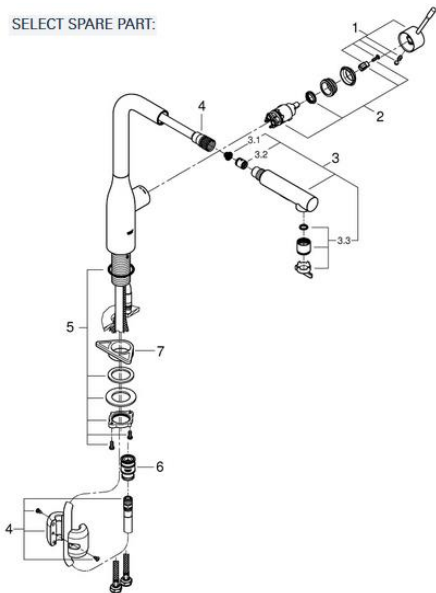

PROJECT		REF		REV	ITEM CODE	
LOCATION		DATE			PAGE	

SANITARY WARE SPECIFICATION SHEET

Pull-out comfort shower head with spray jet and shower jet

Pull-out comfort shower head with spray jet and shower jet

SELECT SPARE PART:

Pos.-nr.	Prod. Description	Order-nr.
1	Lever	46927000
2	Cartridge	46580000
3	Hand shower	46926000
3.1	Dirt strainer	0676800M
3.2	Non-return valve	08565000
3.3	Flow straightener	48275000
4	Shower hose	48293000
5	Shank fastening assembly	48384000
6	Coupling piece	46338000
7	Support plate	05334000